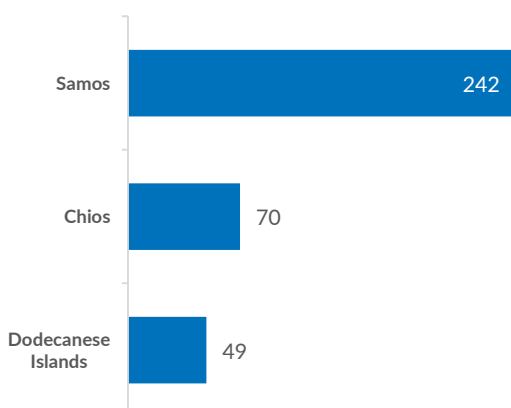

Lesvos Weekly Snapshot

Arrivals

This week, 194 people arrived on Lesvos, a decrease compared to last week's 424 arrivals and an increase compared to last year's 134 arrivals during the same period.

The average daily arrivals this week equalled 28, compared to 61 in the previous week.

Population on the Island

Over 7,000 refugees and migrants reside on Lesvos. The majority are from Afghanistan (80%), Iraq (5%), and Syria (4%).

Women account for 22% of the population and children for 41%, of whom more than 7 out of 10 are younger than 12 years old.

Approximately 17% of the children are unaccompanied or separated, and are mainly Afghan.

Some 32% are men between 18 and 39 years old.

Entry Points by Sea

This week, 361 people reached the other Aegean islands, the majority of whom arrived to Samos. The average daily arrivals on all islands were 79.

Demographics

Departures to the mainland

This week, 120 asylum-seekers departed, once authorized by the authorities, from Lesvos to the mainland. Of those, 50 (42%) were transferred - with the support of UNHCR - to open reception facilities/sites and UNHCR's accommodation in apartments on the mainland.