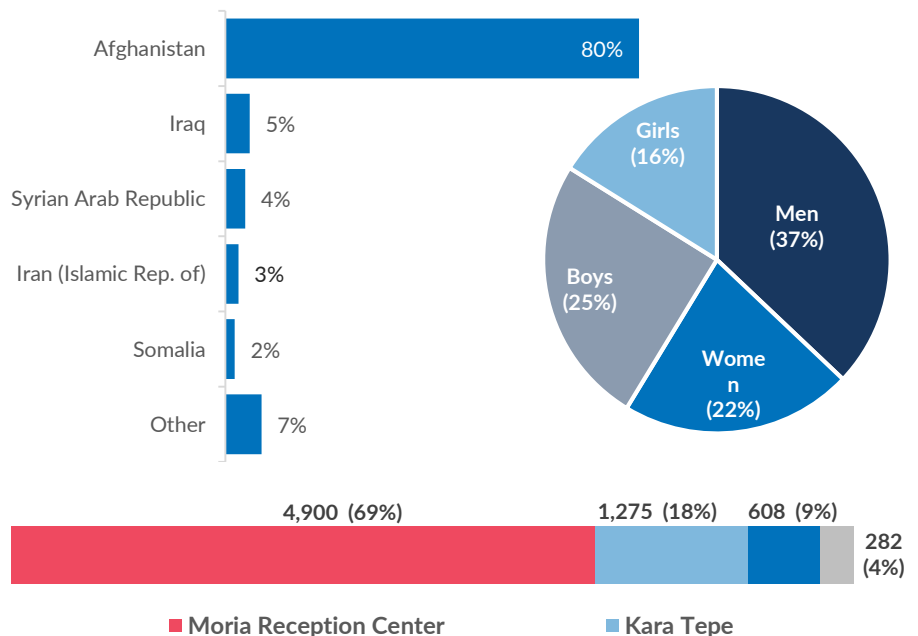

Lesvos Weekly Snapshot

Arrivals

This week, 194 people arrived on Lesvos, a decrease compared to last week's 424 arrivals and an increase compared to last year's 134 arrivals during the same period.

The average daily arrivals this week equalled 28, compared to 61 in the previous week.

Population on the Island

Over 7,000 refugees and migrants reside on Lesvos. The majority are from Afghanistan (80%), Iraq (5%), and Syria (4%).

Women account for 22% of the population and children for 41%, of whom more than 7 out of 10 are younger than 12 years old.

Approximately 17% of the children are unaccompanied or separated, and are mainly Afghan.

Some 32% are men between 18 and 39 years old.

Entry Points by Sea

This week, 361 people reached the other Aegean islands, the majority of whom arrived to Samos. The average daily arrivals on all islands were 79.

Demographics

Departures to the mainland

This week, 120 asylum-seekers departed, once authorized by the authorities, from Lesvos to the mainland. Of those, 50 (42%) were transferred - with the support of UNHCR - to open reception facilities/sites and UNHCR's accommodation in apartments on the mainland.